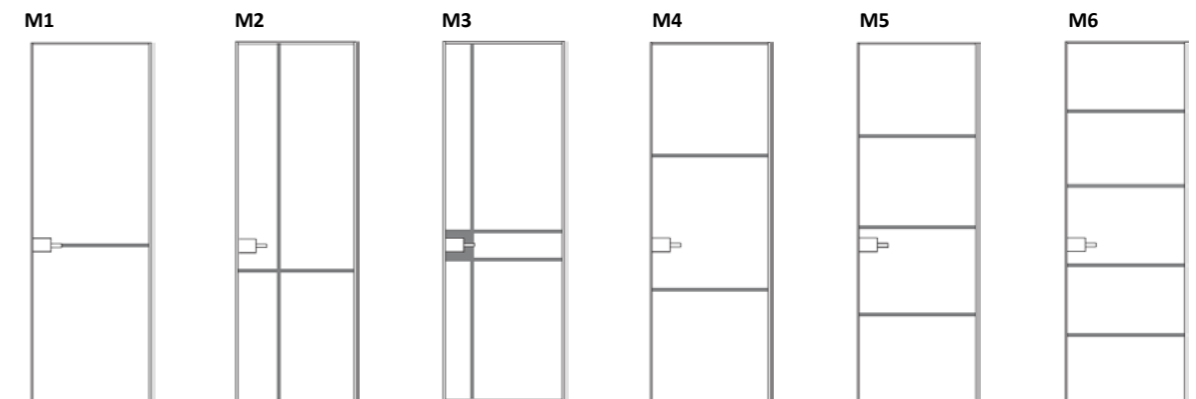

Vlakverdelingen Marsica-Q - Frame inserts Marsica-Q