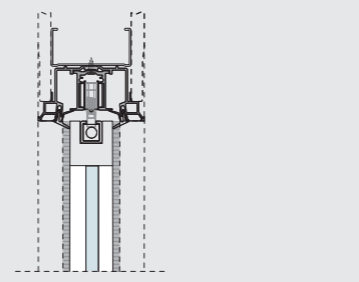

SYNTESIS®

Schuifdeursysteem voor in de wand schuivende deuren.

Door with frame single or double inside the wall.