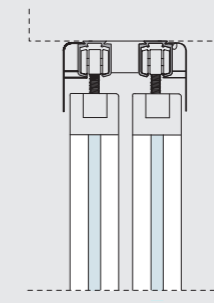

LUCE-B

Schuifdeurrails voor telescopische deuren, met koof.

Door with frame double with 2ways rail with cover profile.