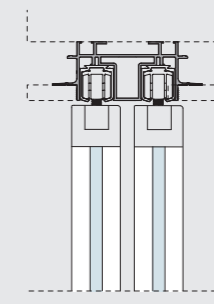

LUCE-S

Plafondrails voor telescopische deuren.

Door with frame double with 2ways built-in rail.