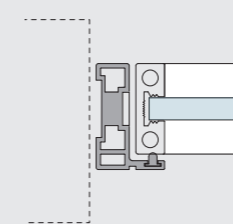

Pleisterwerk – Gipskarton
Brickwall - Plasterboard