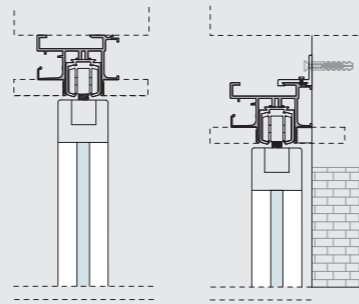

Q-Move
Schuifdeur | Sliding system

SKY

Plafondrails voor enkele of dubbele deuren.

Door with frame single or double with built-in rail.