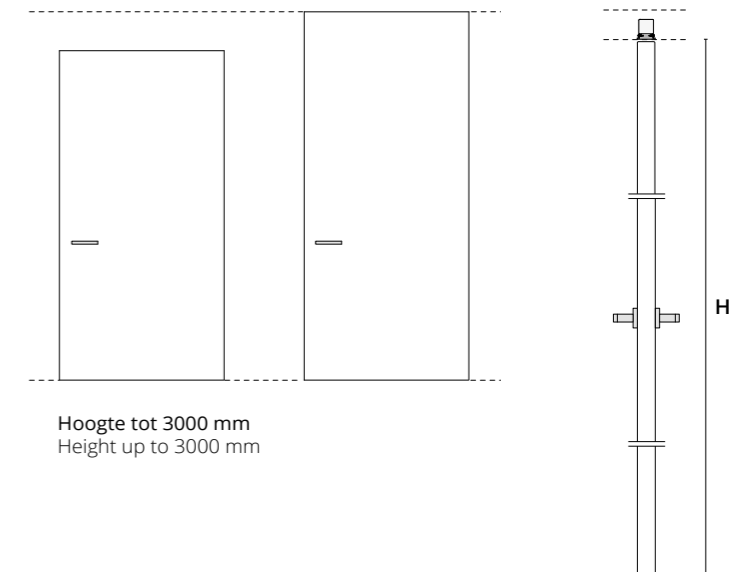

Hoogte tot 3000 mm
Height up to 3000 mm

Trekversie

De Mono 45 taatsdeur is beschikbaar in een trekversie, met opening rechts of links.

Pull door

Door with monodirectional opening, available with pull opening, toward right or left.

Duwversie

De Mono 45 taatsdeur is beschikbaar in een duwversie, met opening rechts of links.

Push door

Monodirectional pivot door can have push opening, toward right or left.