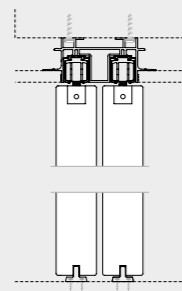

Luce-S

Plafonrails voor telescopische deuren
Double sliding door with built-in rail in the opening