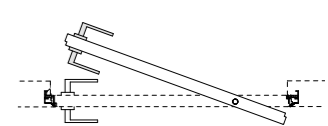

Push door

Monodirectional pivot door can have push opening, toward right or left.

Pleisterwerk
Brickwall

Gipskarton
Plasterboard

Enkeldeurs
Single

Breedte van 600 tot 1000 mm
Width from 600 to 1000 mm

W-Boiserie Wandbekleding | Wall Covering