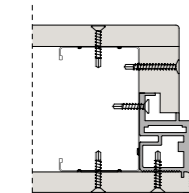

Push door

Monodirectional pivot door can have push opening, toward right or left.

Pleisterwerk
Brickwall

Gipskarton
Plasterboard

Enkeldeurs
Single

Breedte van 600 tot 1000 mm
Width from 600 to 1000 mm

W-Boiserie Wandbekleding | Wall Covering