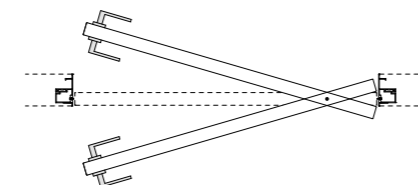

Breedte tot 1950mm
Width up tot/to 1950mm

W-Pivot Taatsdeur | Pivot door MONO 45

Taatsdeur in duw- of trekversie

Taatsdeur met in duw- of trekversie en een dikte van 45 mm. Mono 45 is ook plafondhoog mogelijk.

Monodirectional pivot door

Door with monodirectional opening and thickness of 45 mm. Monodirectional pivot is available also till the ceiling with beam.