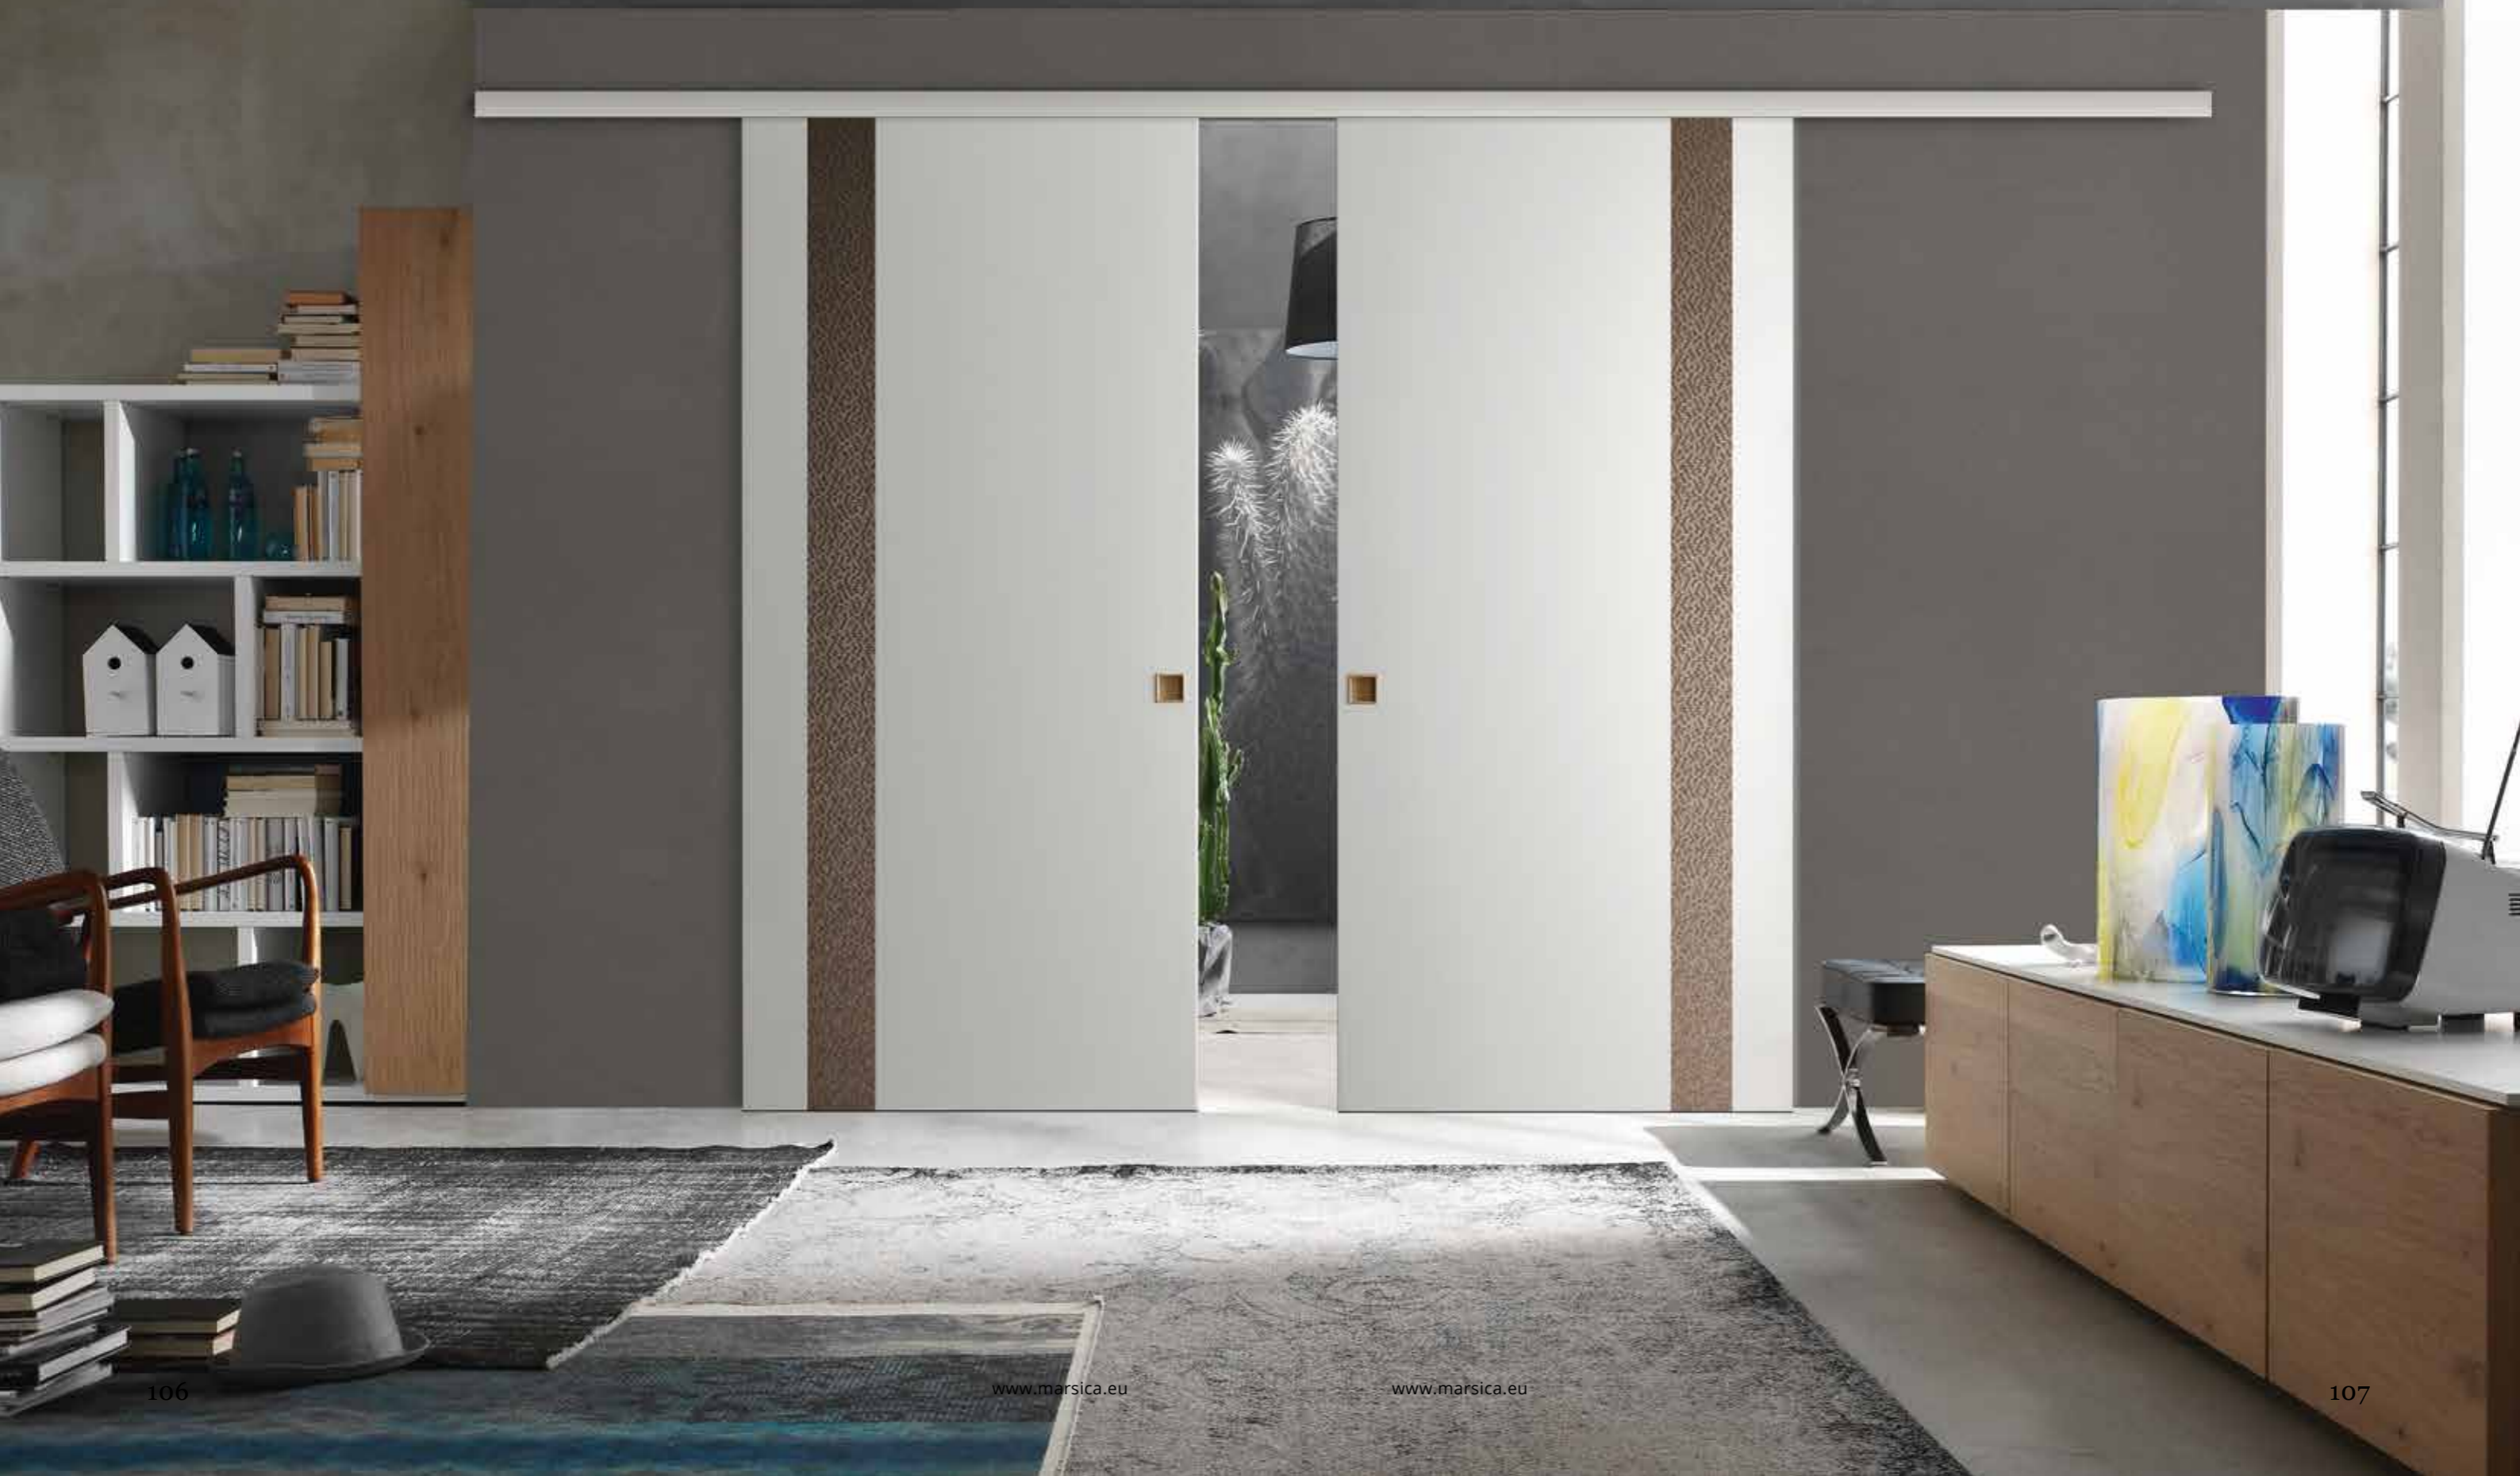

—
OPENING sliding
DOOR single/double and cover profile
HEIGHT from 2000 to 3400 mm

W-Move Basic
900 x 2700 mm
LO15
Mat Gelakt "Canapa" | Hemp Matt Lacquered

B-Move Basic Twist
1000 + 1000 x 2400 mm
LO01 Mat Gelakt Wit | White Matt Lacquered
QD50 Alutes Square Bronze