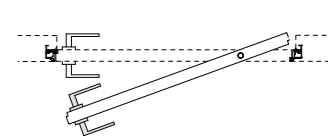

Enkeldeurs
Single

Breedte van 600 tot 1000 mm
Width from 600 to 1000 mm

Duwversie

De Mono 45 taatsdeur is beschikbaar in een duwversie, met opening rechts of links.

Push door

Monodirectional pivot door can have push opening, toward right or left.