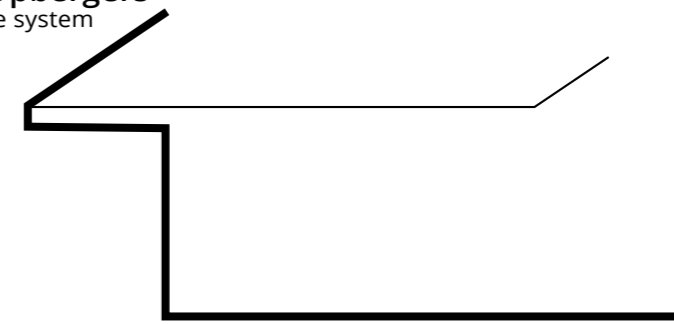

W-Cubby

Onzichtbare Opbergers
Invisible save-space system